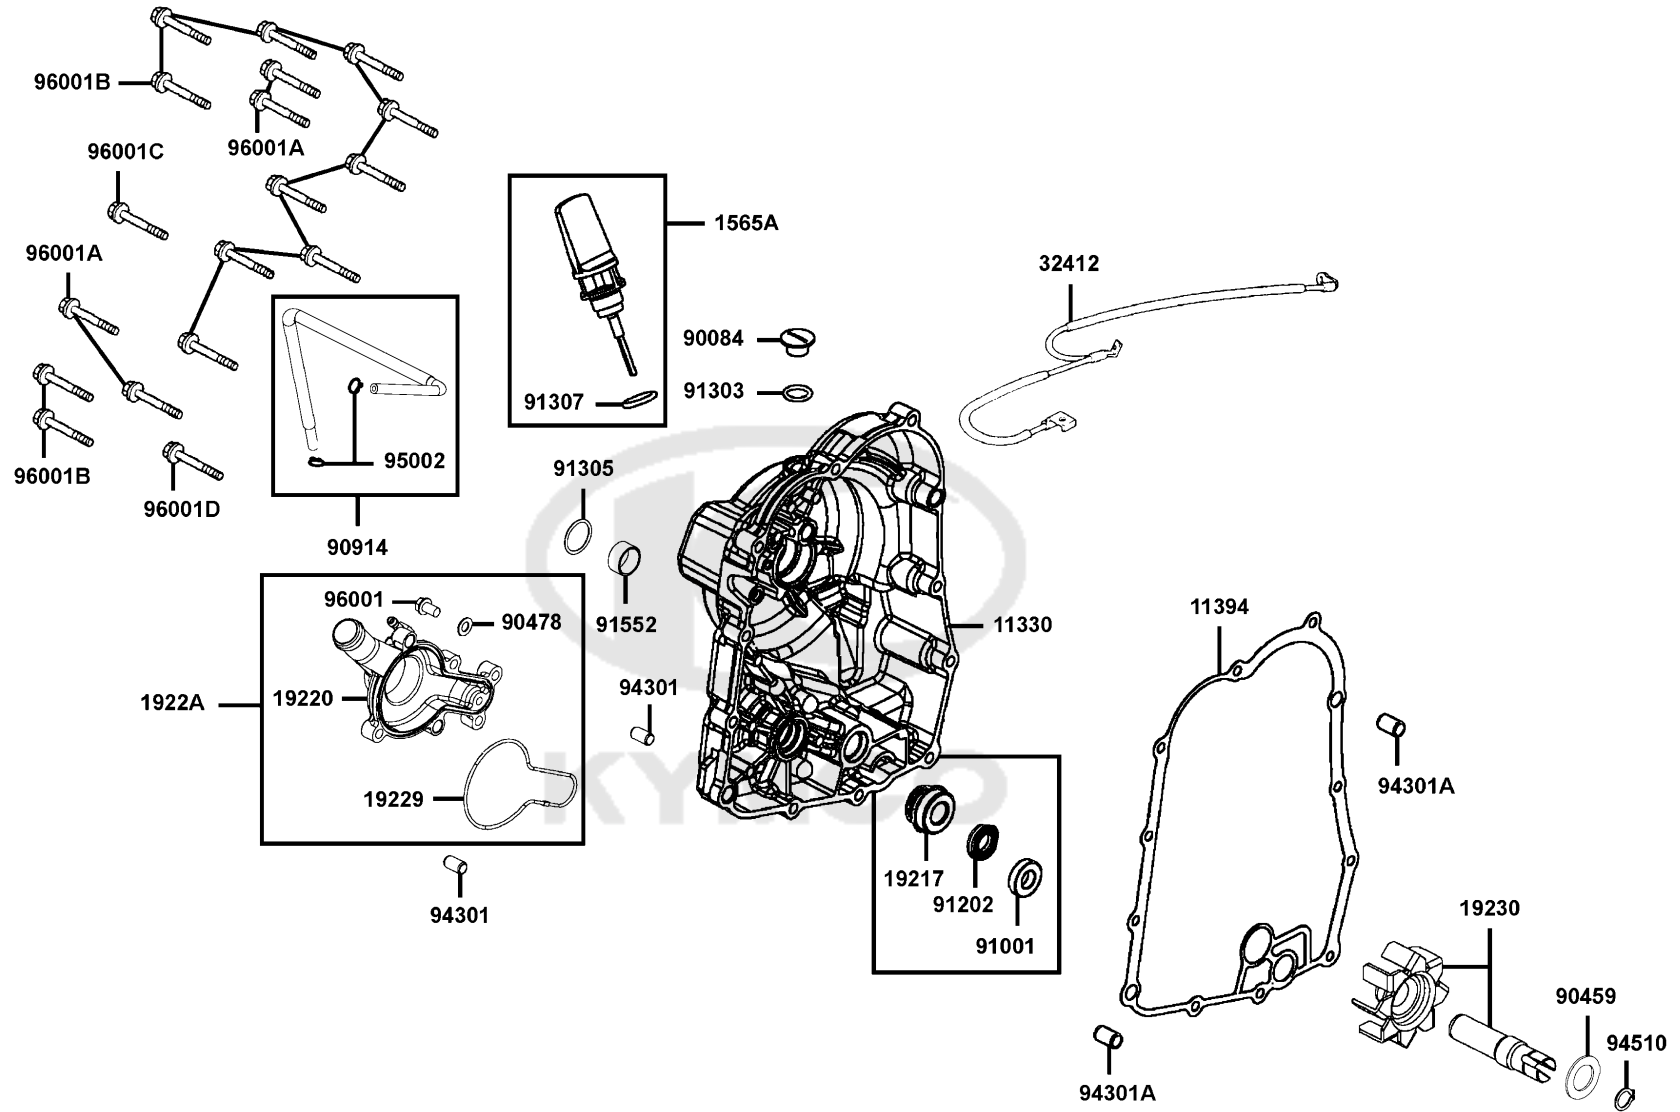

E04

Right Crankcase Cover Water Pump