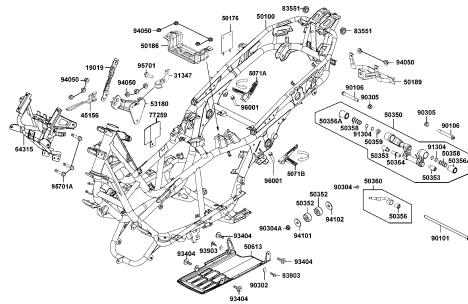

F20 Frame Body