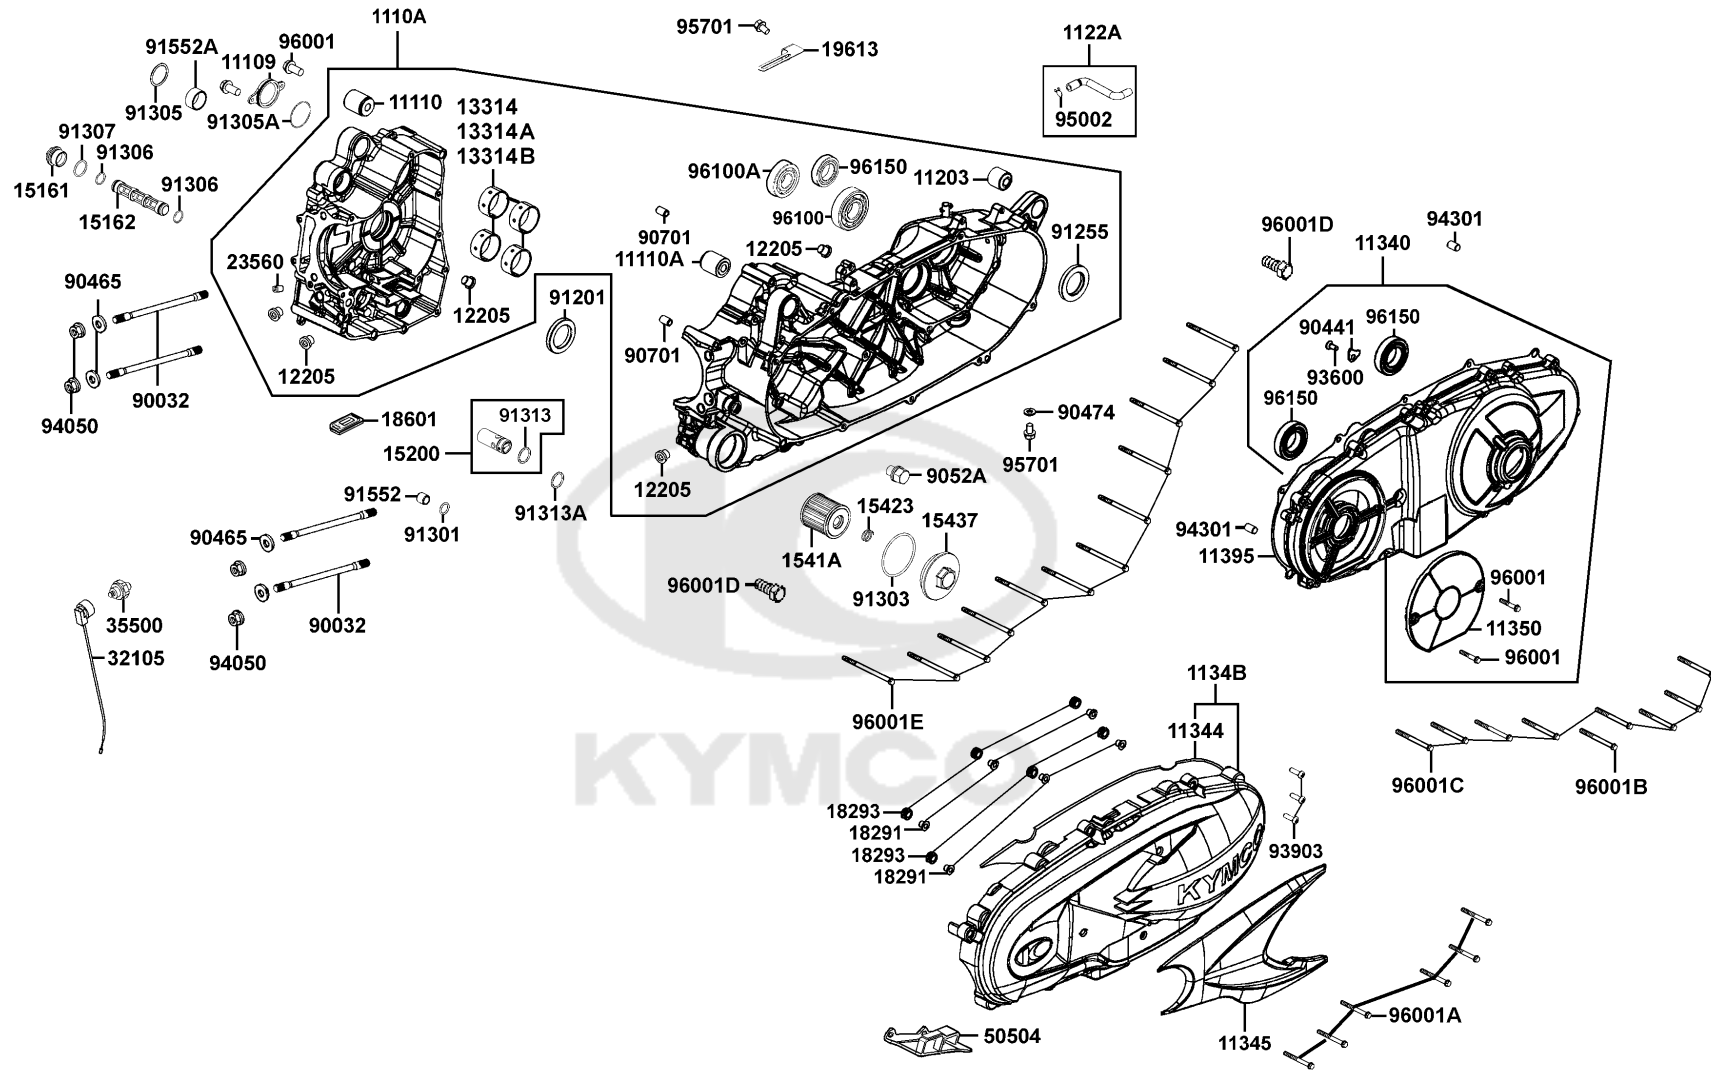

E01

Crank Case