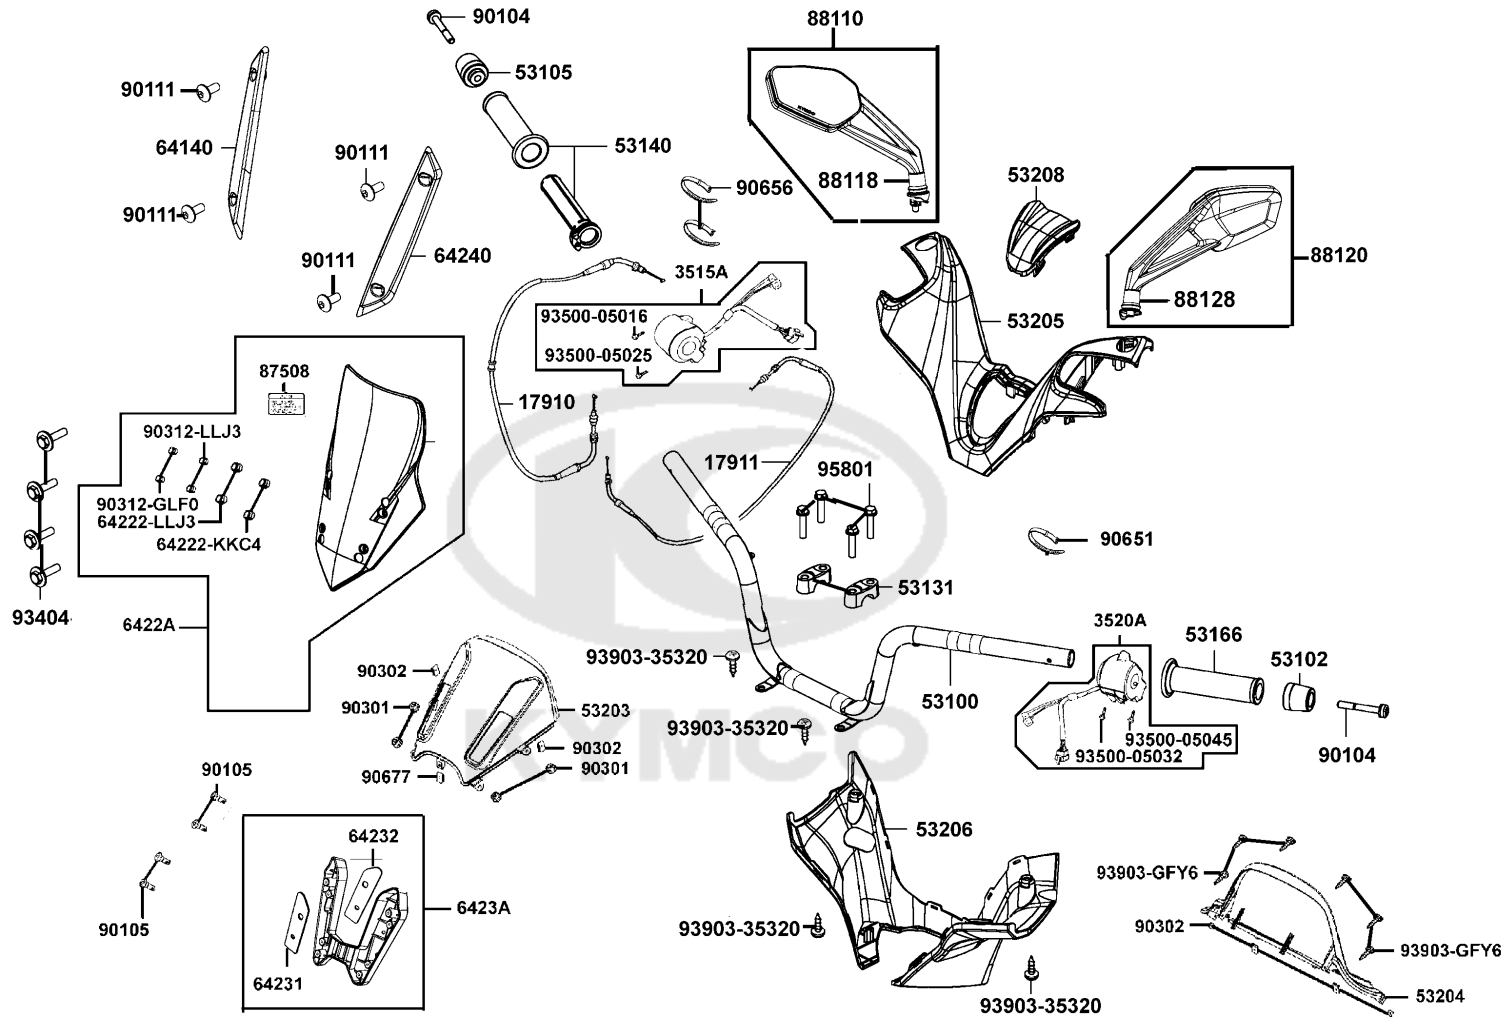

F03

Handle Steering