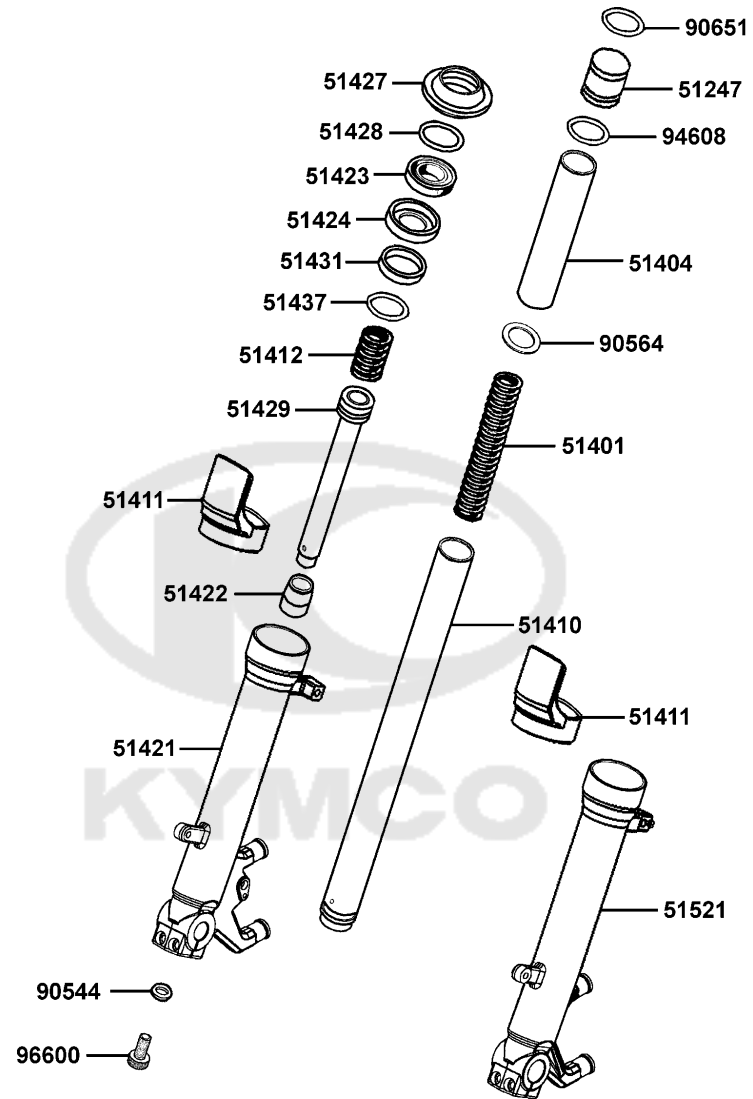

Separated Parts Of Fr Fork