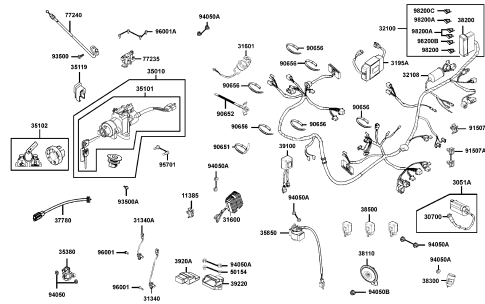

CONTENTS - FRAME GROUP 目次-フレーム関係

F19 Harness Wire