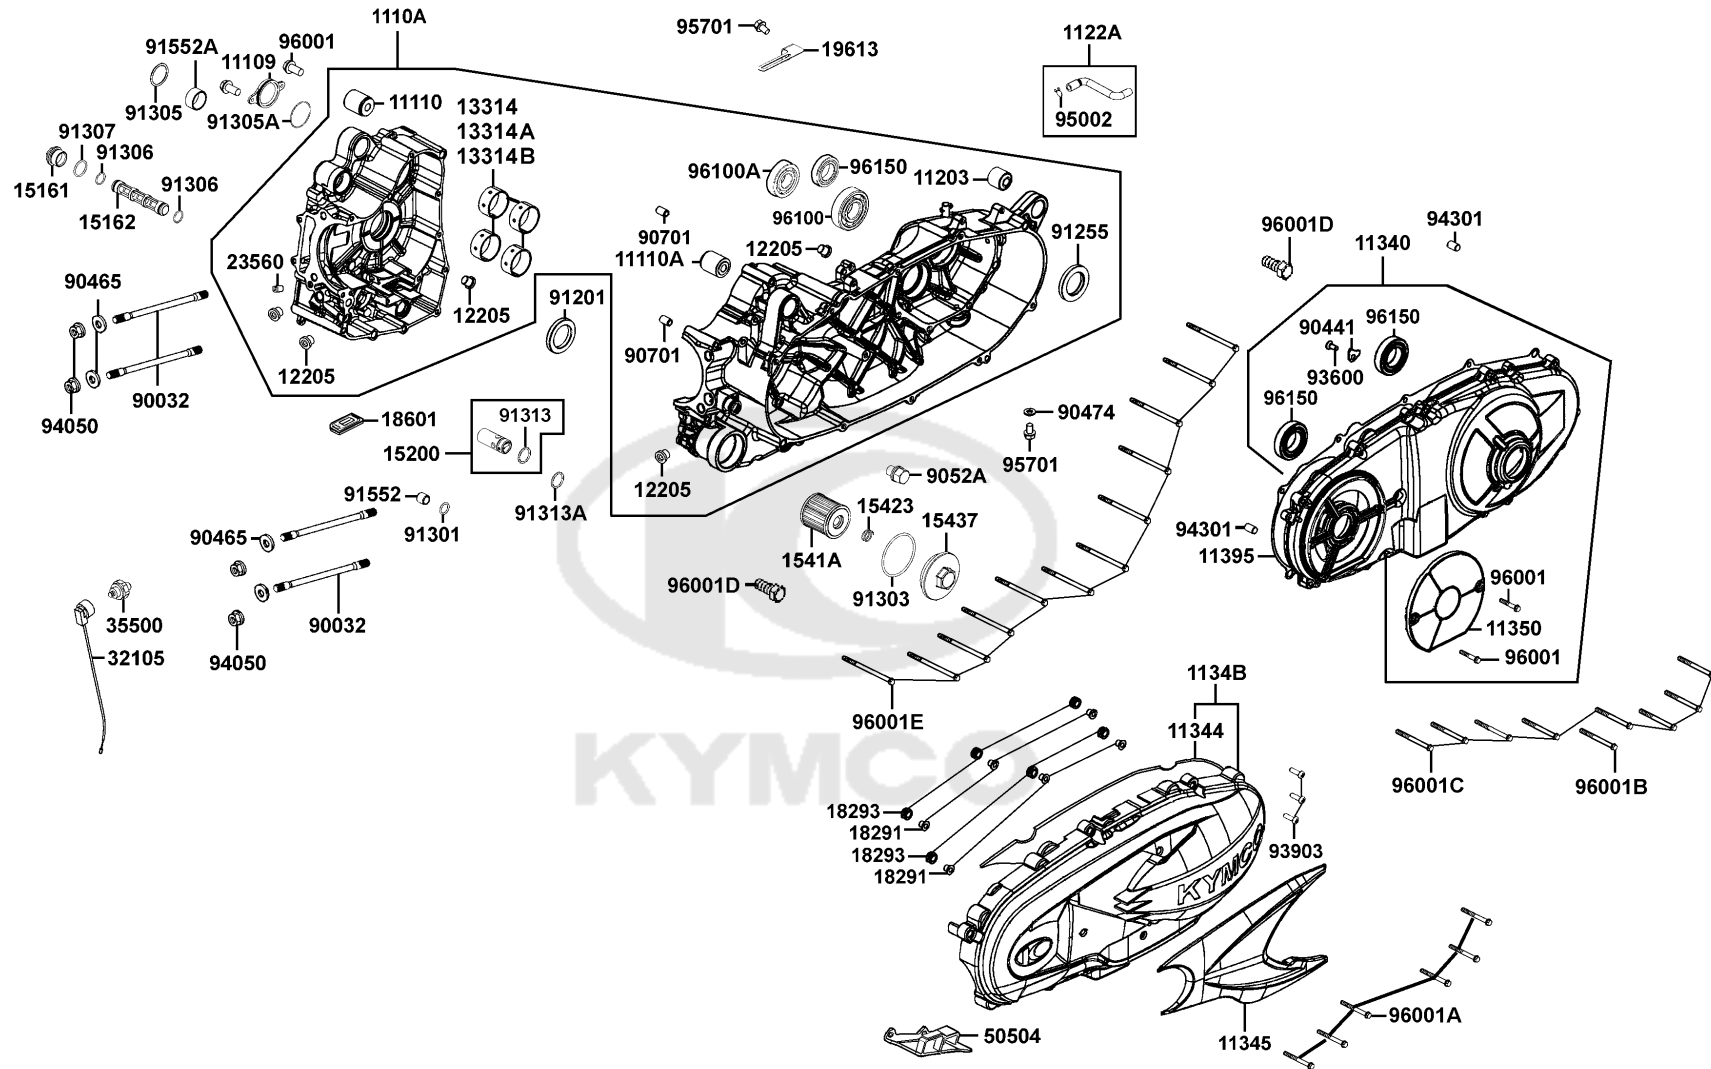

E01

Crank Case