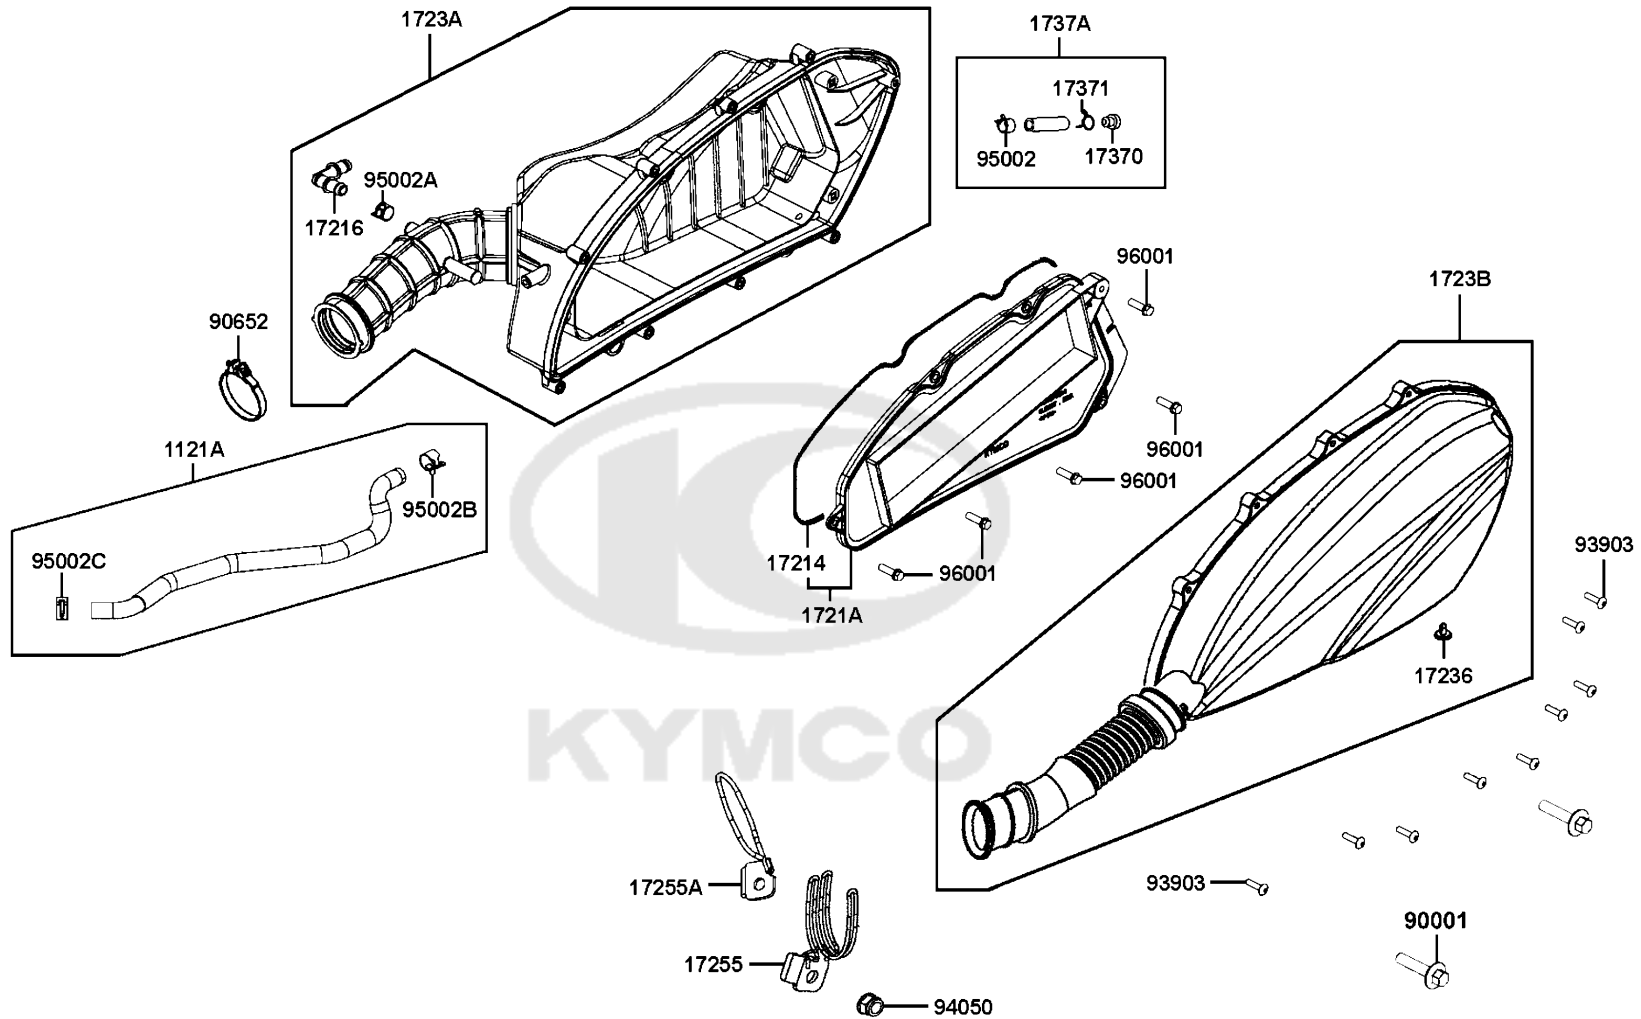

F12

93903A	93903-45360		SCREW WASHER 4*12	SCREW WASHER 4*12	2	60
--------	-------------	--	-------------------	-------------------	---	----

Sales mark 記号	Ref no 参照用番号	Part no パーツ番号	Description 部品名	Reg description 部品名	Regd no 必要個数	Ref Price 希望小売価格(税抜)
1121A		1121A-LKF5-E01	TUBE BREATHER	TUBE BREATHER	1	1150
17214		17214-LDB2-E00	SEAL AIR/C CASE	SEAL CASE	1	580
17216		17216-KHC4-900	L JOINT BREATHER TUBE	L JOINT BREATHER TUBE	1	60
1721A		1721A-LKF5-E01	ELEMENT ASSY AIR/C	ELEMENT ASSY AIR/C	1	2730
17236		17236-KFBF-910	PLATE	PLATE	1	200
1723A		1723A-LKF5-E01	CASE ASSY AIR/C	CASE ASSY AIR/C	1	7310
1723B		1723B-LKF5-E01	COVER ASSY AIR/C	COVER ASSY AIR/C	1	4750
17255		17255-LKF5-E00	STAY AIR/C DUCT	BAND AIR/C CONN TUBE	1	1390
17255A		17255-LKF5-E01	STAY AIR/C. DUCT	STAY AIR/C. DUCT	1	400
17370		17370-4K19-701	PLUG BREATHER TUBE	PLUG BREATHER TUBE	1	110
17371		17371-1D74-671	CLIP BREATHER TUBE	CLIP BREATHER TUBE	1	60
1737A		1737A-LKF5-E01	V TUBE ASSY	V TUBE ASSY	1	580
90001		90001-GBHB-681	BOLT FLANGE SHF 6*28	BOLT FLANGE SHF 6*28	2	60
90652		90652-LKF5-E00	CLAMP (54)	CLAMP (54)	1	580
93903		93903-25460	SCREW TAPPING 5*20 **93903-25480	SCREW TAPPING 5*20 **93903-25480 C.2005	9	60
94050		94050-06060	NUT FLANGE 6MM	NUT FLANGE 6MM	1	60
95002		95002-41100-04	CLIP D11 TUBE	CLIP D11 TUBE	1	200
95002A		95002-41150-00	CLIP D11.5 TUBE	CLIP D11.5 TUBE	2	230
95002B		95002-KED9-M30	CLAMP D14.8 TUBE	CLAMP D14.8 TUBE	2	290
95002C		95002-LKF5-E00	CLAMP D14.6 TUBE	CLAMP D14.6 TUBE	2	380