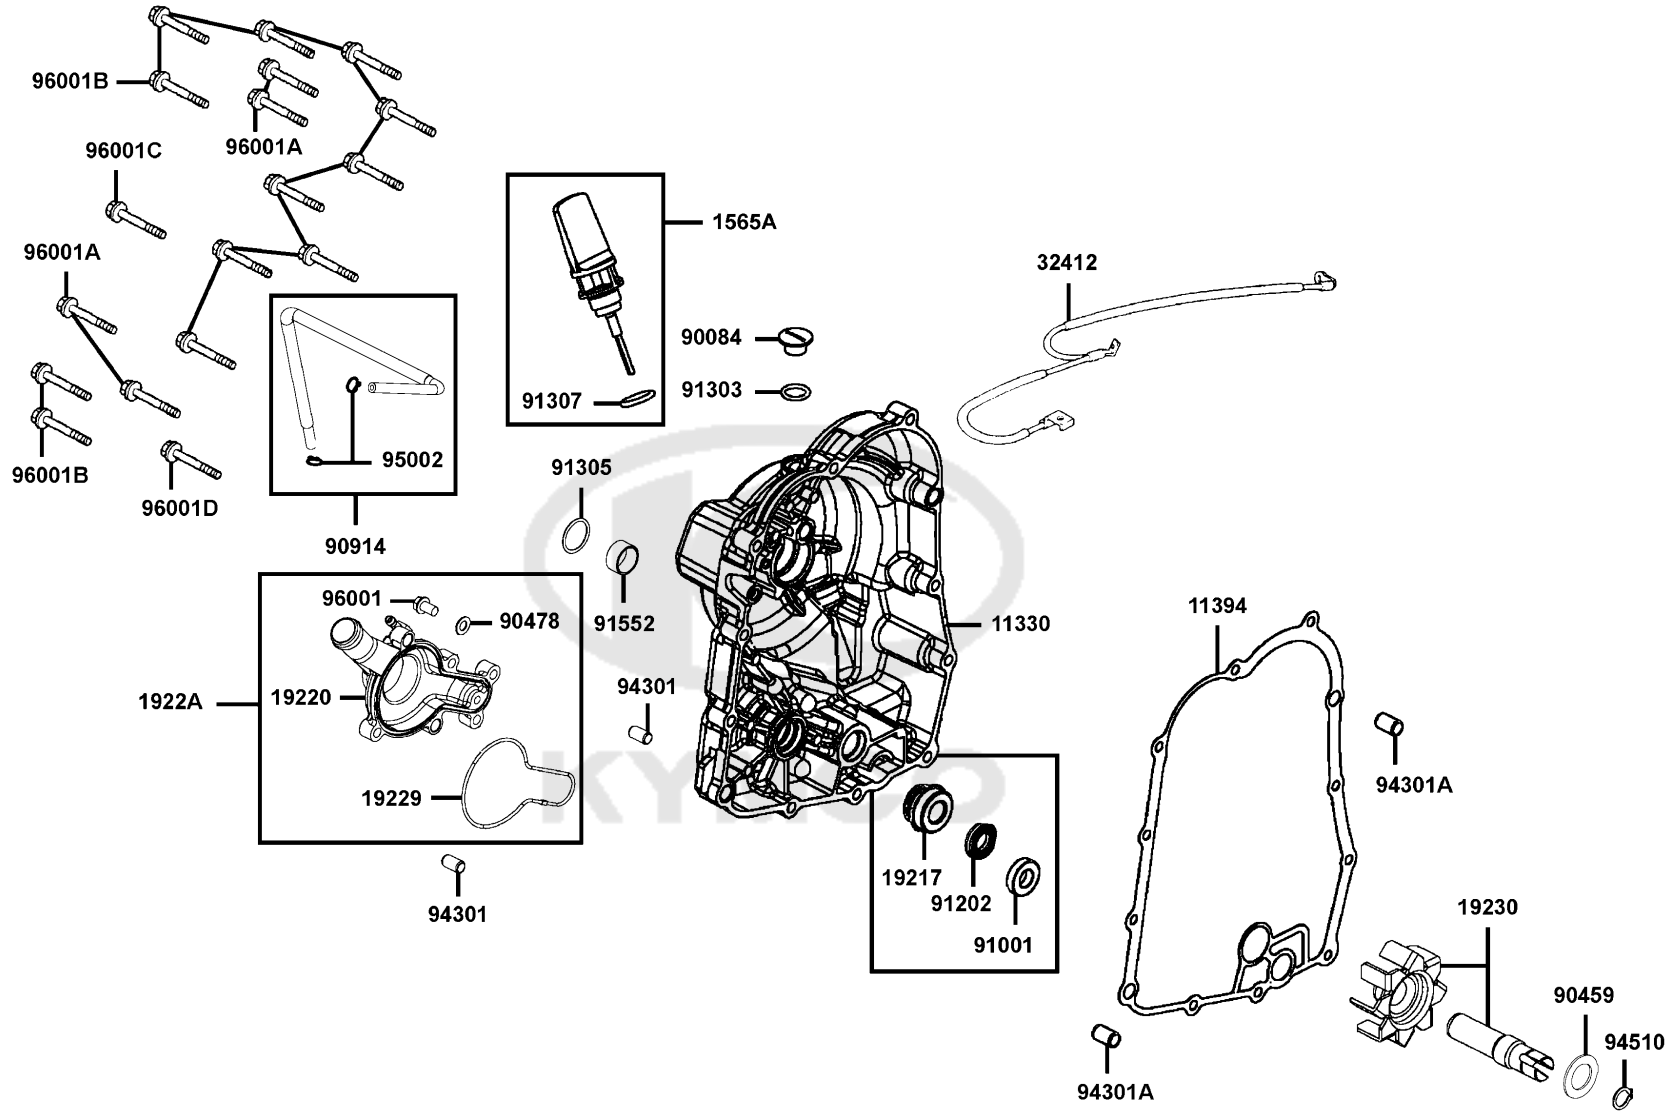

E04

Right Crankcase Cover Water Pump