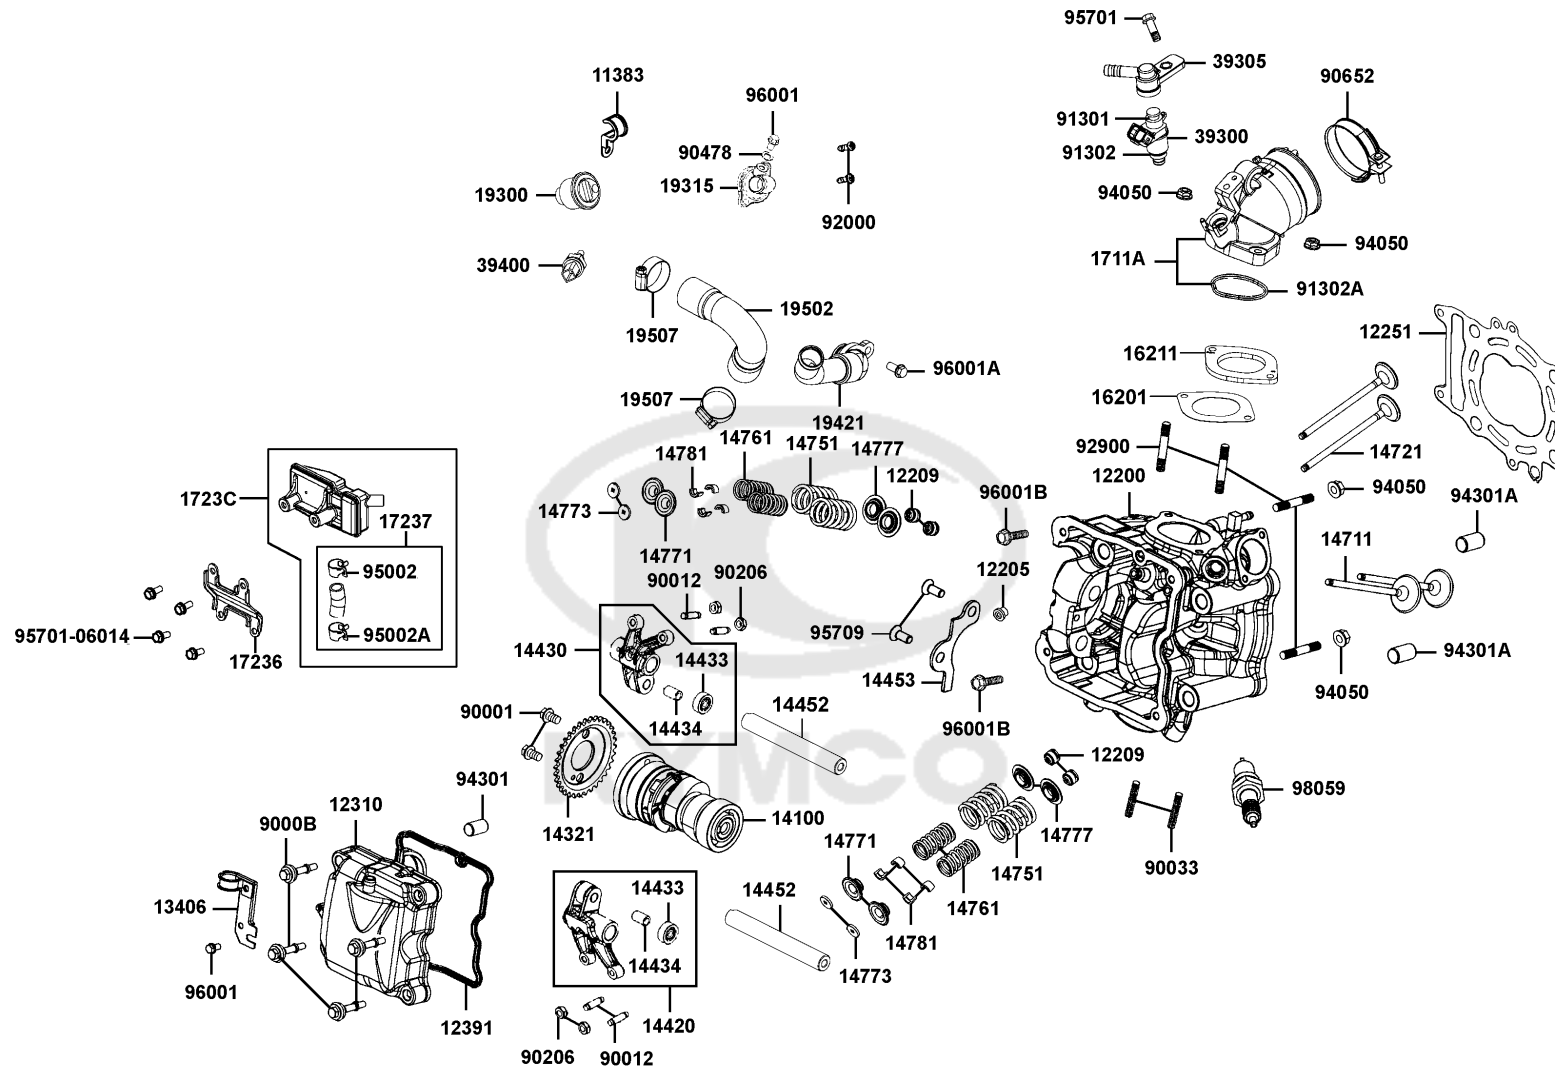

E02

Cylinder Head Cover   Cylinder Head